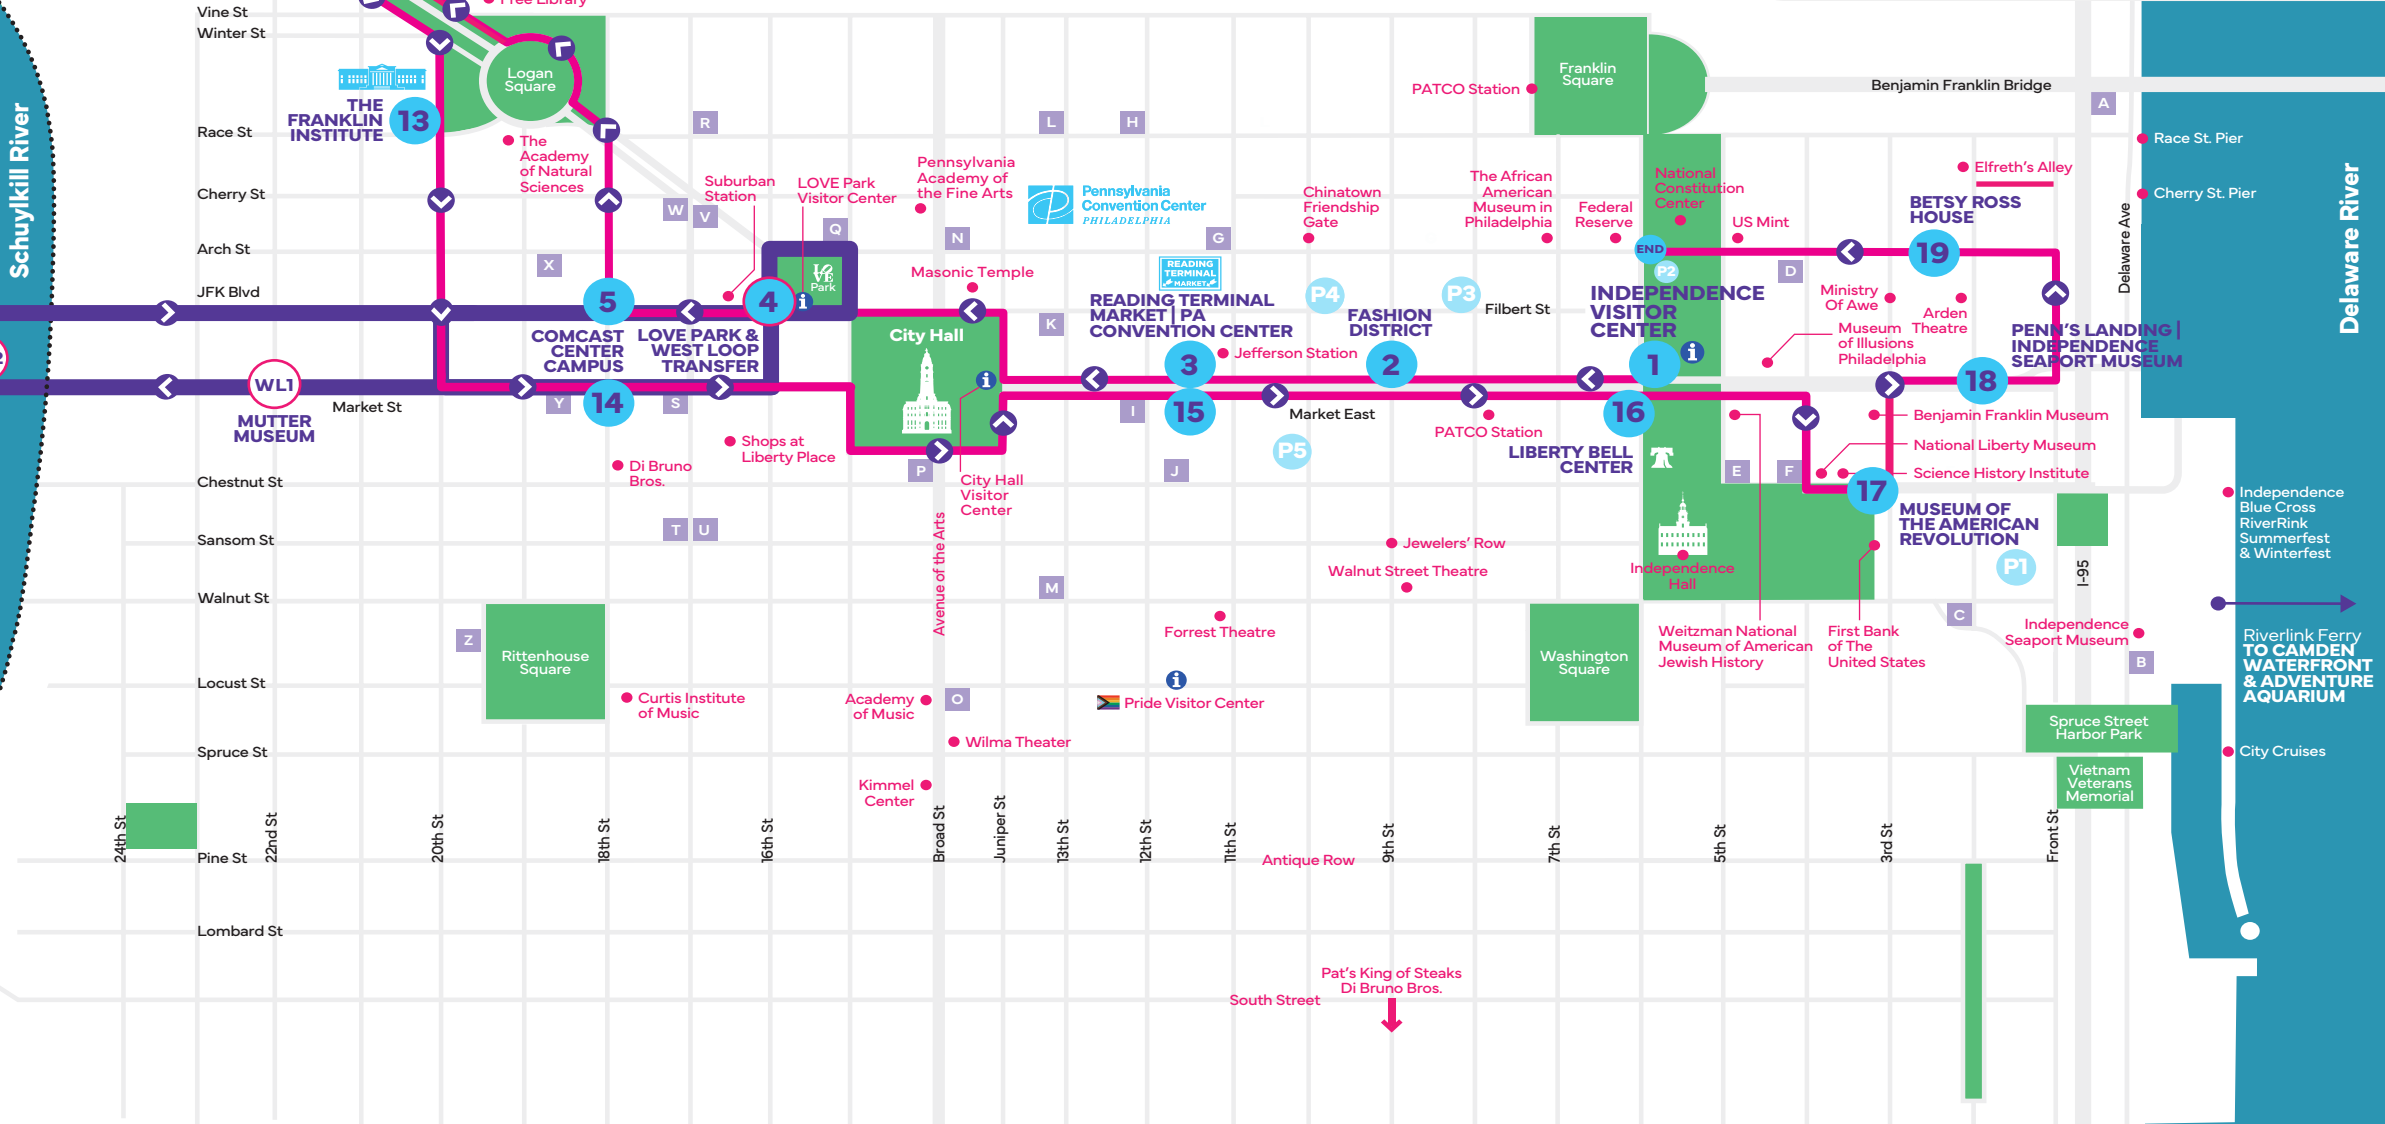

FAIRMOUNT PARK WEST LOOP

- ← WESTBOUND TO THE CENTENNIAL DISTRICT
- 4 LOVE PARK & CITY HALL | TRANSFER STOP (FIRST PICKUP 10:00 A.M. - LAST PICKUP AT 5:30 P.M.)
16th St. & JFK Blvd.
 - 5 COMCAST CENTER CAMPUS (FIRST PICKUP 10:01 A.M. - LAST PICKUP AT 5:31 P.M.)
18th St. & JFK Blvd.
 - WL1 MUTTER MUSEUM (FIRST PICKUP 10:04 A.M. - LAST PICKUP AT 5:34 P.M.)
22nd & Market Street
 - WL2 30TH STREET STATION TO WEST FAIRMOUNT PARK (FIRST PICKUP 10:08 A.M. - LAST PICKUP AT 5:38 P.M.)
Schuylkill Ave. & Market Street
 - WL3 PLEASE TOUCH MUSEUM (FIRST PICKUP 10:19 A.M. - LAST PICKUP AT 5:49 P.M.)
4231 Ave. of The Republic
 - WL4 PHILADELPHIA ZOO (FIRST PICKUP 10:25 A.M. - LAST PICKUP AT 5:55 P.M.)
34th St. & Girard Avenue
- EASTBOUND TO CENTER CITY
- WL2 30TH STREET STATION TO LOVE PARK & OLD CITY (FIRST PICKUP 10:36 A.M. - LAST PICKUP AT 6:06 P.M.)
Schuylkill Ave. & Market Street
 - 14 COMCAST CENTER CAMPUS (FIRST PICKUP 10:41 A.M. - LAST PICKUP AT 6:11 P.M.)
18th & Market Street
 - 4 LOVE PARK & CITY HALL | TRANSFER STOP (FIRST PICKUP 10:49 A.M. - LAST PICKUP AT 6:19 P.M.)
16th St. & JFK Blvd.