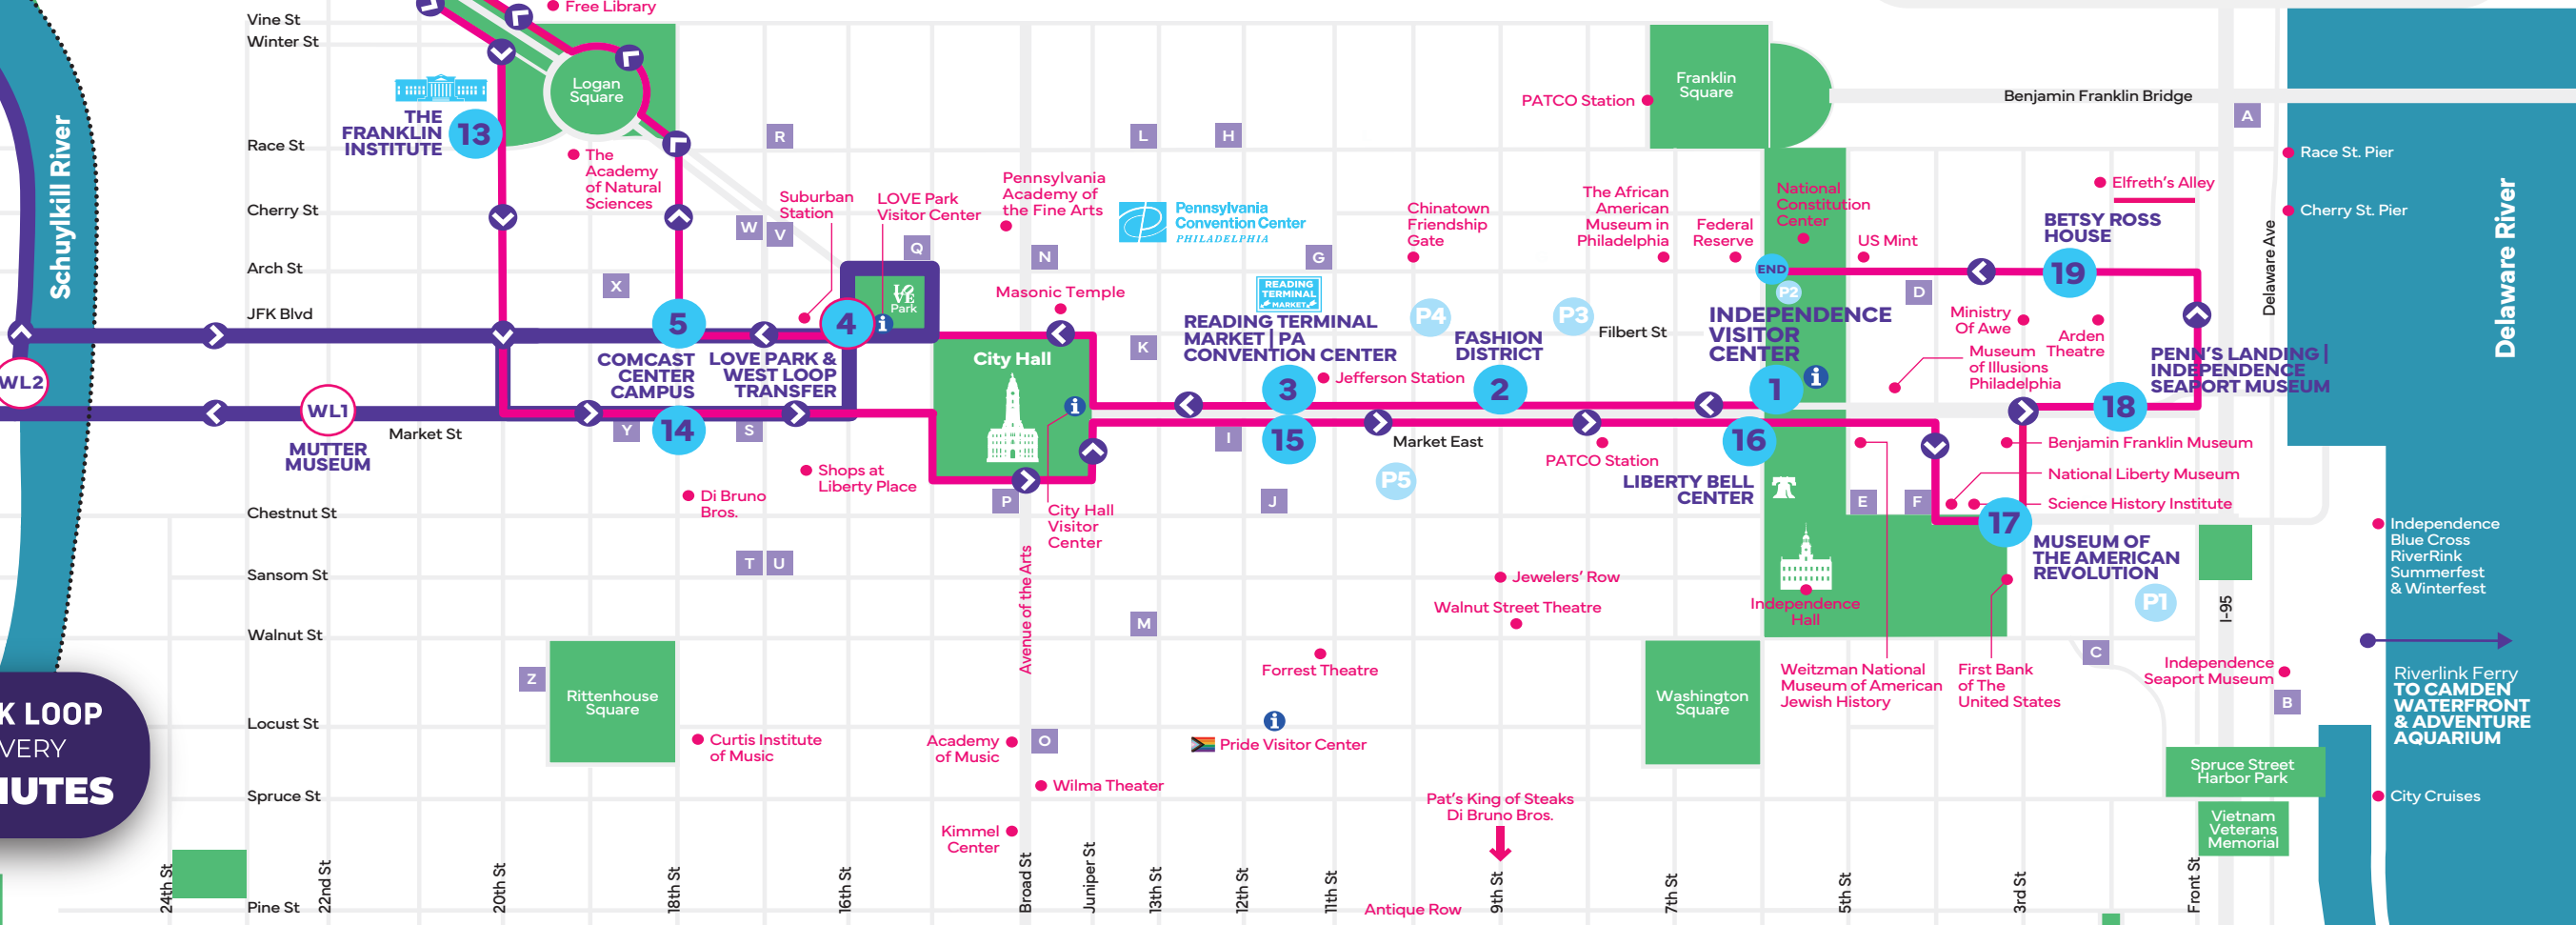

Delaware River

Riverlink Ferry TO CAMDEN WATERFRONT & ADVENTURE AQUARIUM